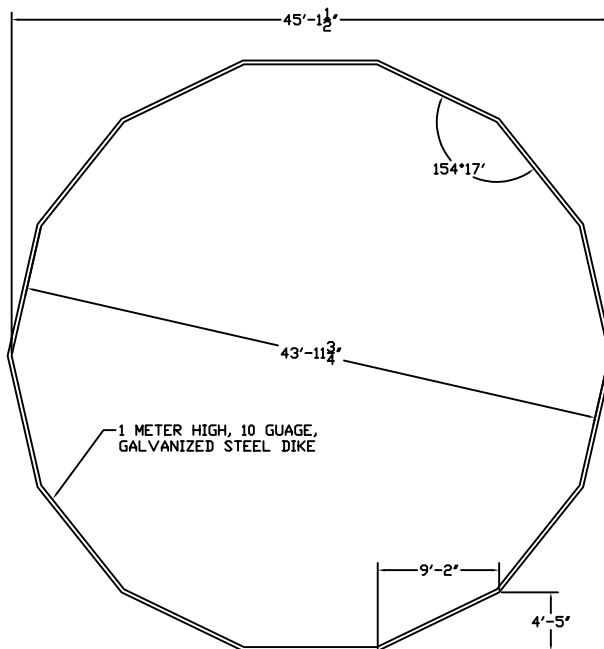

**750 BBL STEEL DIKE**  
RECTANGULAR SYSTEM

**400 BBL STEEL DIKE**  
RECTANGULAR SYSTEM

**400 BBL STEEL DIKE**  
10-SIDED SYSTEM

**750 BBL STEEL DIKE**  
14-SIDED SYSTEM

		MILEPOST MFG.a div.of MILEPOST OILFIELD SERVICES LTD.		SHOP DRAWING	
Designed by S.D	Checked by P.C.	Approved by - date -	File name STEELDIKEOPT	Date 06/04/06	Scale NTS
STEEL CONTAINMENT DIKE CONTAINMENT OPTIONS FOR 750 BBL & 400BBL TANKS					
				Edition 0	Sheet 1/1