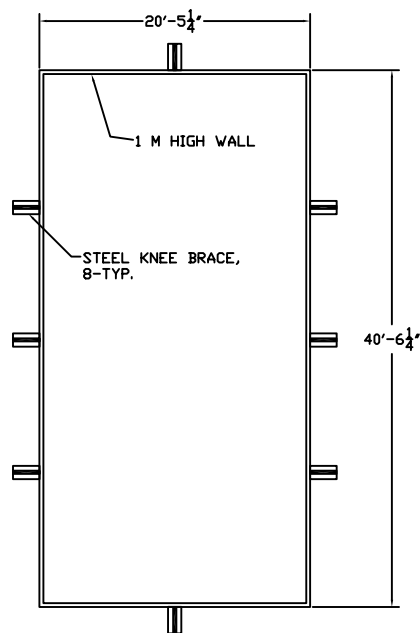

**750 BBL STEEL DIKE**  
RECTANGULAR SYSTEM

**400 BBL STEEL DIKE**  
RECTANGULAR SYSTEM

**400 BBL STEEL DIKE**  
10-SIDED SYSTEM

**750 BBL STEEL DIKE**  
14-SIDED SYSTEM

		MILEPOST MFG.a div.of MILEPOST OILFIELD SERVICES LTD.		SHOP DRAWING	
Designed by S.D	Checked by P.C.	Approved by - date -	File name STEELDIKEOPT	Date 06/04/06	Scale NTS
STEEL CONTAINMENT DIKE CONTAINMENT OPTIONS FOR 750 BBL & 400BBL TANKS					
				Edition 0	Sheet 1/1