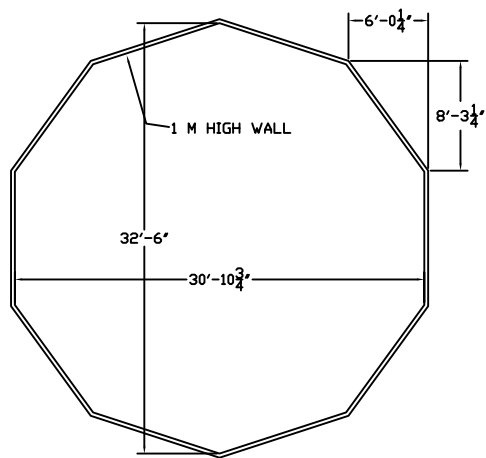

**750 BBL STEEL DIKE**  
RECTANGULAR SYSTEM

**400 BBL STEEL DIKE**  
RECTANGULAR SYSTEM

**400 BBL STEEL DIKE**  
10-SIDED SYSTEM

**750 BBL STEEL DIKE**  
14-SIDED SYSTEM

		MILEPOST MFG.a div.of MILEPOST OILFIELD SERVICES LTD.		SHOP DRAWING	
Designed by S.D	Checked by P.C.	Approved by - date -	File name STEELDIKEOPT	Date 06/04/06	Scale NTS
STEEL CONTAINMENT DIKE CONTAINMENT OPTIONS FOR 750 BBL & 400BBL TANKS					
				Edition 0	Sheet 1/1